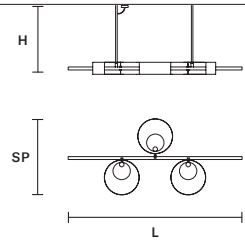

L 191 cm / 75.19"
SP 64 cm / 25.19"
H 58 cm / 22.83"

WITH ROD B**

STANDARD LIGHTING  
5xG9x10 W MAX (NOT INCL.)

INTEGRATED LED LIGHTING    
UP 22 W CRI>90
3000 K – 3250 NOMINAL LM
DOWN 22 W CRI>90
3000 K – 3250 NOMINAL LM
DIMM 1-10V + DALI + PUSH

SOUND BIL3

L 134 cm / 52.75"
SP 64 cm / 25.19"
H 58 cm / 22.83"

WITH ROD B**

STANDARD LIGHTING  
3xG9x10 W MAX (NOT INCL.)

INTEGRATED LED LIGHTING    
UP 13,5 W CRI>90
3000 K – 1950 NOMINAL LM
DOWN 13,5 W CRI>90
3000 K – 1950 NOMINAL LM
DIMM 1-10V + PUSH

SOUND ROD S1**

H A: 11 cm / 4.33"
B: 31 cm / 12.20"
C: 51 cm / 20.08"

SOUND ROD S6**

H A: 30 cm / 11.81"
B: 50 cm / 19.68"
C: 70 cm / 27.55"

SOUND ROD BIL5 - BIL3****

H A: 30 cm / 11.81"
B: 50 cm / 19.68"
C: 70 cm / 27.55"