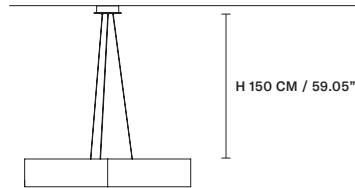

STANDARD CABLES FOR ALL SUSPENSIONS