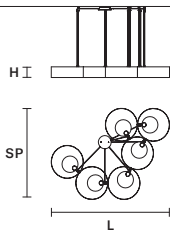

L 191 cm / 75.19"
SP 64 cm / 25.19"
H 58 cm / 22.83"

WITH ROD B**

STANDARD LIGHTING  
5xG9x10 W MAX (NOT INCL.)

INTEGRATED LED LIGHTING    
UP 22 W CRI>90
3000 K – 3250 NOMINAL LM
DOWN 22 W CRI>90
3000 K – 3250 NOMINAL LM
DIMM 1-10V + DALI + PUSH

SOUND BIL3

L 134 cm / 52.75"
SP 64 cm / 25.19"
H 58 cm / 22.83"

WITH ROD B**

STANDARD LIGHTING  
3xG9x10 W MAX (NOT INCL.)

INTEGRATED LED LIGHTING    
UP 13,5 W CRI>90
3000 K – 1950 NOMINAL LM
DOWN 13,5 W CRI>90
3000 K – 1950 NOMINAL LM
DIMM 1-10V + PUSH

SOUND OR6

L 120 cm / 47.24"
SP 80 cm / 31.49"
H 11 cm / 4.33"

STANDARD LIGHTING  
6xG9x10 W MAX (NOT INCL.)

INTEGRATED LED LIGHTING    
UP 26,5 W CRI>90
3000 K – 3900 NOMINAL LM
DOWN 26,5 W CRI>90
3000 K – 3900 NOMINAL LM
DIMM 1-10V + DALI + PUSH

SOUND ROD S1**

H A: 11 cm / 4.33"
B: 31 cm / 12.20"
C: 51 cm / 20.08"

SOUND ROD S6**

H A: 30 cm / 11.81"
B: 50 cm / 19.68"
C: 70 cm / 27.55"

SOUND ROD BIL5 - BIL3****

H A: 30 cm / 11.81"
B: 50 cm / 19.68"
C: 70 cm / 27.55"