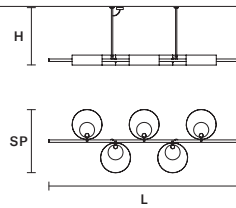

WITH ROD B**

STANDARD LIGHTING  
1xG9x10 W MAX (NOT INCL.)

INTEGRATED LED LIGHTING    
UP 4,4 W CRI>90
3000 K – 650 NOMINAL LM
DOWN 4,4 W CRI>90
3000 K – 650 NOMINAL LM
DIMM 1-10V + PUSH

SOUND S6

ø 110 cm / 43.30"
H 102 cm / 40.16"

L 191 cm / 75.19"
SP 64 cm / 25.19"
H 58 cm / 22.83"

WITH ROD B**

STANDARD LIGHTING  
5xG9x10 W MAX (NOT INCL.)

INTEGRATED LED LIGHTING    
UP 22 W CRI>90
3000 K – 3250 NOMINAL LM
DOWN 22 W CRI>90
3000 K – 3250 NOMINAL LM
DIMM 1-10V + DALI + PUSH

SOUND ROD S1**

H A: 11 cm / 4.33"
B: 31 cm / 12.20"
C: 51 cm / 20.08"

SOUND ROD S6**

H A: 30 cm / 11.81"
B: 50 cm / 19.68"
C: 70 cm / 27.55"

SOUND ROD BIL5 - BIL3****

H A: 30 cm / 11.81"
B: 50 cm / 19.68"
C: 70 cm / 27.55"