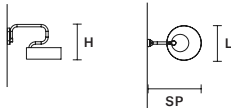

SOUND A1

L 30 cm / 11.81"
SP 45 cm / 17.72"
H 30 cm / 11.81"

STANDARD LIGHTING
1xG9x10 W MAX (NOT INCL.)

INTEGRATED LED LIGHTING
UP 4,4 W CRI>90
3000 K - 650 NOMINAL LM
DOWN 4,4 W CRI>90
3000 K - 650 NOMINAL LM
DIMM 1-10V + PUSH